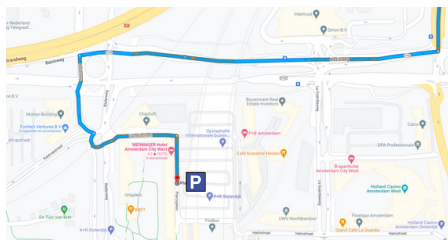

Are you coming by car? You can park in the **P+R Sloterdijk**.  
Enter the following address in the navigation: **Piarcoplein, 1043 DW Amsterdam**

P+R Sloterdijk

Entrance of the car park

Is the **P+R full**? Then park in the **adjacent parking spaces**. Here you pay with a parking app as desired, or via the parking meter.

### Coming from the A1 or A7

- ➔ On the a10 take the exit S102
- ➔ Take the right-hand lanes and then turn right onto Basisweg
- ➔ Turn left onto Radarweg
- ➔ At the roundabout, take the 3rd exit onto Hanedastraat
- ➔ Turn right onto Piarco Square
- ➔ Drive a bit to the sign and park behind the barriers
- ➔ After parking, follow the walking route on page 2

### Coming from the A2 or A4

- ➔ On the a10 take the exit S102
- ➔ Take the left lanes and then turn left onto Basisweg
- ➔ Turn left onto Radarweg
- ➔ At the roundabout, take the 3rd exit onto Hanedastraat
- ➔ Turn right onto Piarco Square
- ➔ Drive a bit to the sign and park behind the barriers
- ➔ After parking, follow the walking route on page 2

## Walking route from Piarcopelein to the office

- Walk behind the office building (located directly at the parking lot) to the left and walk towards the stairs

- Walk up the stairs and turn right
- The Busitel office building is on your right
- Enter the building through the entrance
- Follow the walking route inside the office to the 4th floor