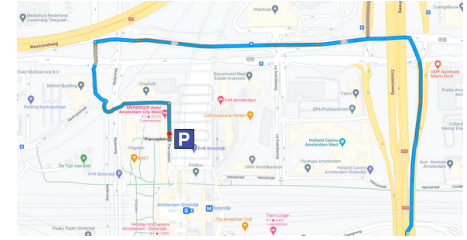

Are you coming by car? You can park in the **P+R Sloterdijk**.  
Enter the following address in the navigation: **Piarcoplein, 1043 DW Amsterdam**

P+R Sloterdijk

Entrance of the car park

Is the **P+R full**? Then park in the **adjacent parking spaces**. Here you pay with a parking app as desired, or via the parking meter.

### Coming from the A1 or A7

- ➔ On the a10 take the exit S102
- ➔ Take the right-hand lanes and then turn right onto Basisweg
- ➔ Turn left onto Radarweg
- ➔ At the roundabout, take the 3rd exit onto Hanedastraat
- ➔ Turn right onto Piarco Square
- ➔ Drive a bit to the sign and park behind the barriers
- ➔ After parking, follow the walking route on page 2

### Coming from the A2 or A4

- ➔ On the a10 take the exit S102
- ➔ Take the left lanes and then turn left onto Basisweg
- ➔ Turn left onto Radarweg
- ➔ At the roundabout, take the 3rd exit onto Hanedastraat
- ➔ Turn right onto Piarco Square
- ➔ Drive a bit to the sign and park behind the barriers
- ➔ After parking, follow the walking route on page 2

## Walking route from Piarcopelein to the office

- Walk behind the office building (located directly at the parking lot) to the left and walk towards the stairs

- Walk up the stairs and turn right
- The Busitel office building is on your right
- Enter the building through the entrance
- Follow the walking route inside the office to the 4th floor